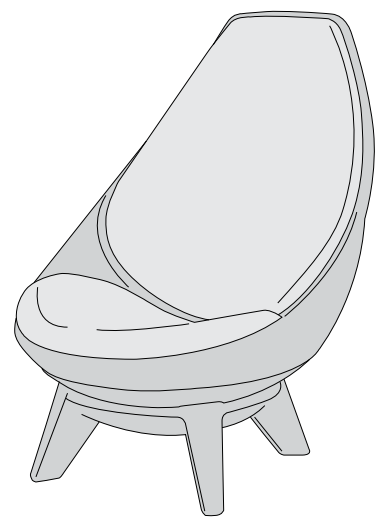

SEATING
SWAY2

Sway2

Revolutionary lounge seating with gyroscopic motion

Sway2 is the first of its kind, offering a new definition in comfort with a unique gyroscopic motion. It allows the user to gently move front-to-back like a rocker, swing side-to-side like a cradle, and swivels 360 degrees like a task chair.

Versatile and durable, it is ideal for both collaborative environments and private retreat areas alike, adjusting to every individual's versatile seating styles.

- Rotationally moulded polypropylene shell and base available in 3 colours
- Designed to withstand high-demand environments
- Optional matching ottoman and side table

Made in USA | Lifetime structural warranty, 5 year on upholstery

Ottoman

Table

Lounge chair

SEATING SWAY2

KI (UK) Ltd
New Fetter Place
8-10 New Fetter Lane
London, EC4A 1AZ
Tel: +44 (0)20 7404 7441
workplace@kieurope.com
www.kieurope.com/workplace