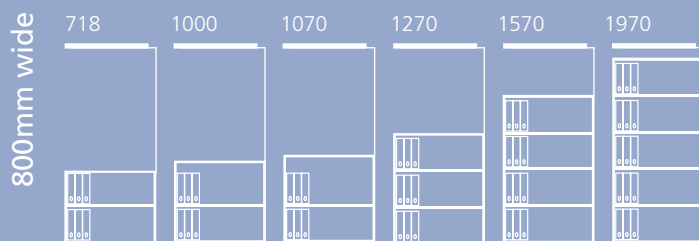

capacity guide

* 914mm wide cupboards also available without doors. Open front cupboards will come with appropriate number of shelves as default.