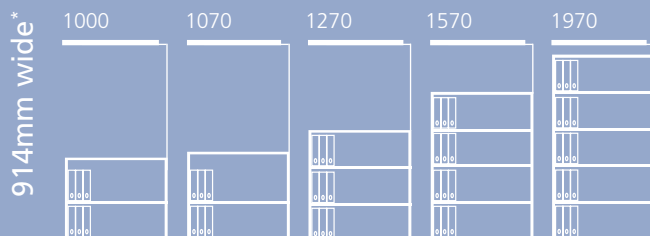

capacity guide

* 914mm wide cupboards also available without doors. Open front cupboards will come with appropriate number of shelves as default.