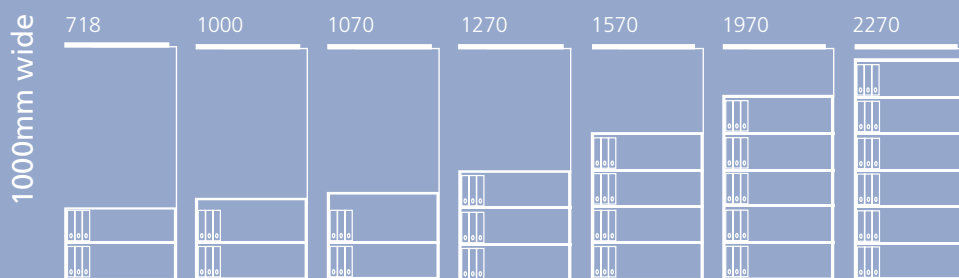

304.8mm (12") drawer with file bars suspension files (A4)

800 mm wide
1000 mm wide

0.72 linear metres
0.92 linear metres

304.8mm (12") drawer with dividers lever-arch (spine up)

800 mm wide
1000 mm wide

quantity = 9
quantity = 12

information

Guarantees & Service

All Bisley products are guaranteed to cover all defects in materials and workmanship. For details of specific guarantee periods against each product check for up to date information on our website www.bisley.com

Replacement Keys

To order AB series replacement keys contact: Lowe and Fletcher - 0121 505 0400, with details of your product type, key series no. (available from Bisley Sales Office) purchase date and key/lock number.

Care instructions

We recommend you clean your units with warm water and a mild detergent solution. A damp cloth can be used to remove dust particles.

contact

Bisley UK Showroom

Tel: +44 (0)20 7436 7111
Fax: +44 (0)20 7436 8111
info@bisley.com

Head Office

Tel: +44 (0)1633 637 383
Fax: +44 (0)1633 637 384
info@bisley.com

International Sales and Marketing

Tel: +44 (0)1276 450 040
Fax: +44 (0)1276 423 080
info@bisley.com