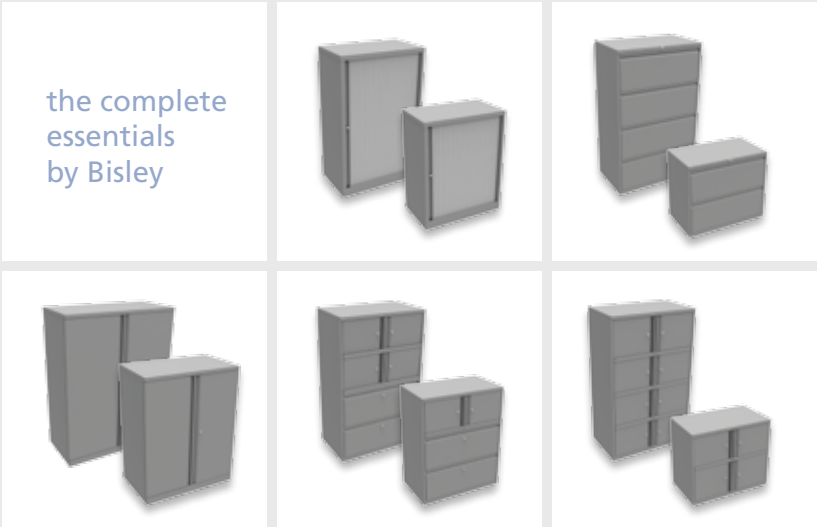

A modern office desk with a chair, a laptop, and a lamp, set against a large window with vertical blinds. The scene is lit with soft, natural light from the window, creating a professional and clean atmosphere. The desk is a light grey color with two drawers. The chair is black with a high back and armrests. The laptop is open and positioned on the desk. The lamp is a sleek, modern design with a adjustable arm. The window has vertical blinds that are partially open, allowing light to filter through. The overall aesthetic is minimalist and functional.

essentials

BISLEY

essentials range

cupboards

key points

- Essentials cupboards are aesthetically similar to Bisley A-Series two door cupboards
- Cupboards come in five heights with adjustable levelling feet providing 24mm adjustment
- Available in three widths – 800mm, 914mm and 1000mm
- 1070mm cupboards have been designed to meet standing height standards
- 914mm wide also available without doors

lodges

key points

- Personal storage units have been designed to suit most Essentials products
- Essentials lodges come in four heights matching drawer unit dimensions
- Available in two widths – 800mm and 1000mm
- 4, 6 and 8 door options available
- 693mm, 1000mm and 1300mm will include 304.8mm (12") bottom doors

tambours

key points

- Similar look to CST
- Available in two widths – 800mm (single door) and 1000mm (two doors)
- 800mm wide units available in five heights with adjustable levelling feet
- 1000mm tambours available in six heights including a 2270mm high
- 1070mm cupboards have been designed to meet standing height with an additional wooden top taking them to 1100mm