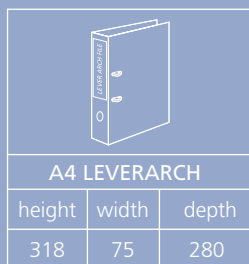

capacity guide

* 914mm wide cupboards also available without doors. Open front cupboards will come with appropriate number of shelves as default.