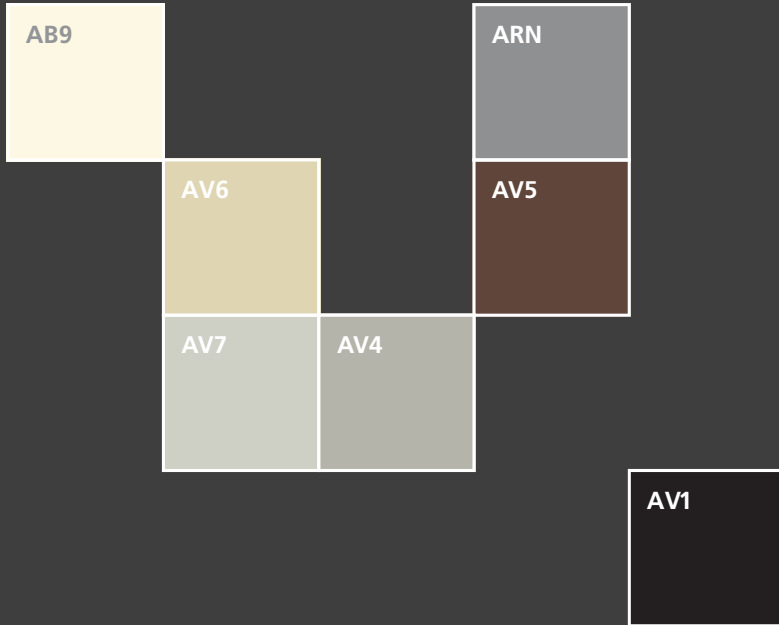

BISLEY

PAINT

Primary

Vision

Performance

Classic

Code	Name	Finish
AV1	Black	Textured
AV4	Goose Grey	Textured
AB9	Chalk	Textured
AV7	Light Grey	Textured
ARN	Silver	Smooth
AV5	Coffee	Textured
AV6	Cream	Textured
AA3	Anthracite Grey	Textured
BA5	Traffic White	Textured
AY8	Cardinal Red	Textured
AY7	Oxford Blue	Textured
AV8	Beige	Textured
AB6	Alaska	Textured
AB8	Portland	Textured
BQ5	Dijon	Textured
BH2	Bisley Green	Textured
BP7	Prussian	Textured
BC6	Bisley Blue	Textured
BP5	Azure	Textured
BP2	Yellow	Textured
BR8	Sepia Brown	Textured
AN9	Slate	Textured
BN6	Bisley Orange	Textured
AIP	High Gloss Ultra White	Smooth
BR4	Bisley Pink	Textured
BE2	Fuchsia	Textured
BQ6	Tickleweed	Textured
AG9	York	Textured
AG8	Regent	Textured
BQ4	Seville	Textured
BP6	Parma	Textured
BZ2	Ocean Blue	Textured
BP8	Mimosa	Textured
AN7	Doulton	Textured