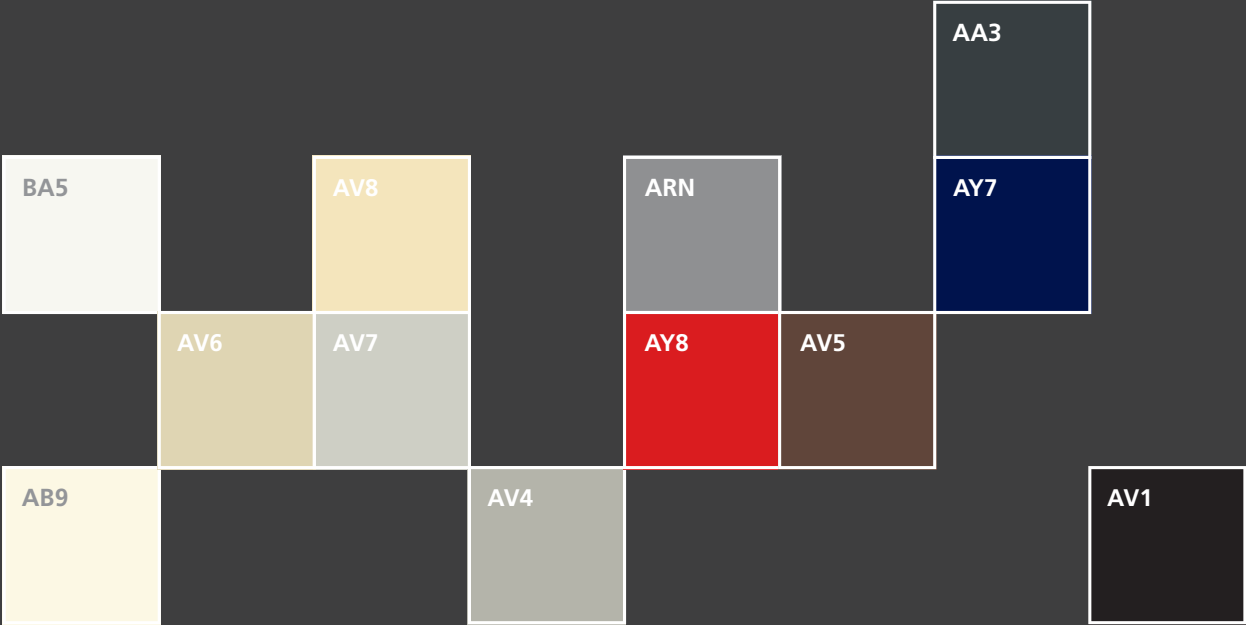

BISLEY

PAINT

Primary

Vision

Performance

Classic

Code	Name	Finish
AV1	Black	Textured
AV4	Goose Grey	Textured
AB9	Chalk	Textured
AV7	Light Grey	Textured
ARN	Silver	Smooth
AV5	Coffee	Textured
AV6	Cream	Textured
AA3	Anthracite Grey	Textured
BA5	Traffic White	Textured
AY8	Cardinal Red	Textured
AY7	Oxford Blue	Textured
AV8	Beige	Textured
AB6	Alaska	Textured
AB8	Portland	Textured
BQ5	Dijon	Textured
BH2	Bisley Green	Textured
BP7	Prussian	Textured
BC6	Bisley Blue	Textured
BP5	Azure	Textured
BP2	Yellow	Textured
BR8	Sepia Brown	Textured
AN9	Slate	Textured
BN6	Bisley Orange	Textured
AIP	High Gloss Ultra White	Smooth
BR4	Bisley Pink	Textured
BE2	Fuchsia	Textured
BQ6	Tickleweed	Textured
AG9	York	Textured
AG8	Regent	Textured
BQ4	Seville	Textured
BP6	Parma	Textured
BZ2	Ocean Blue	Textured
BP8	Mimosa	Textured
AN7	Doulton	Textured