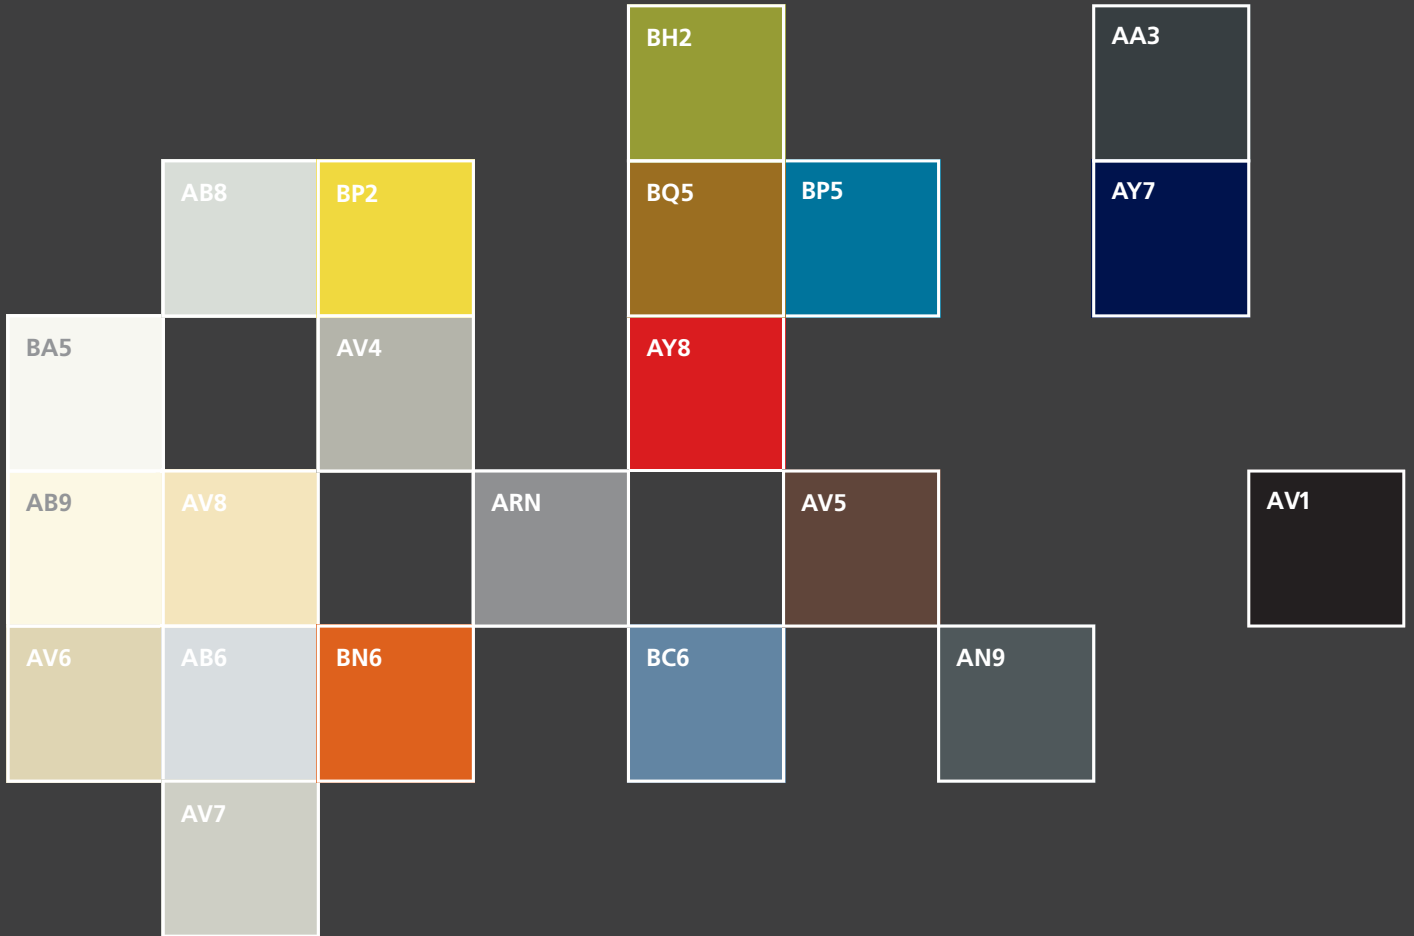

BISLEY

PAINT

Primary

Vision

Performance

Classic

Code	Name	Finish
AV1	Black	Textured
AV4	Goose Grey	Textured
AB9	Chalk	Textured
AV7	Light Grey	Textured
ARN	Silver	Smooth
AV5	Coffee	Textured
AV6	Cream	Textured
AA3	Anthracite Grey	Textured
BA5	Traffic White	Textured
AY8	Cardinal Red	Textured
AY7	Oxford Blue	Textured
AV8	Beige	Textured
AB6	Alaska	Textured
AB8	Portland	Textured
BQ5	Dijon	Textured
BH2	Bisley Green	Textured
BP7	Prussian	Textured
BC6	Bisley Blue	Textured
BP5	Azure	Textured
BP2	Yellow	Textured
BR8	Sepia Brown	Textured
AN9	Slate	Textured
BN6	Bisley Orange	Textured
AIP	High Gloss Ultra White	Smooth
BR4	Bisley Pink	Textured
BE2	Fuchsia	Textured
BQ6	Tickleweed	Textured
AG9	York	Textured
AG8	Regent	Textured
BQ4	Seville	Textured
BP6	Parma	Textured
BZ2	Ocean Blue	Textured
BP8	Mimosa	Textured
AN7	Doulton	Textured