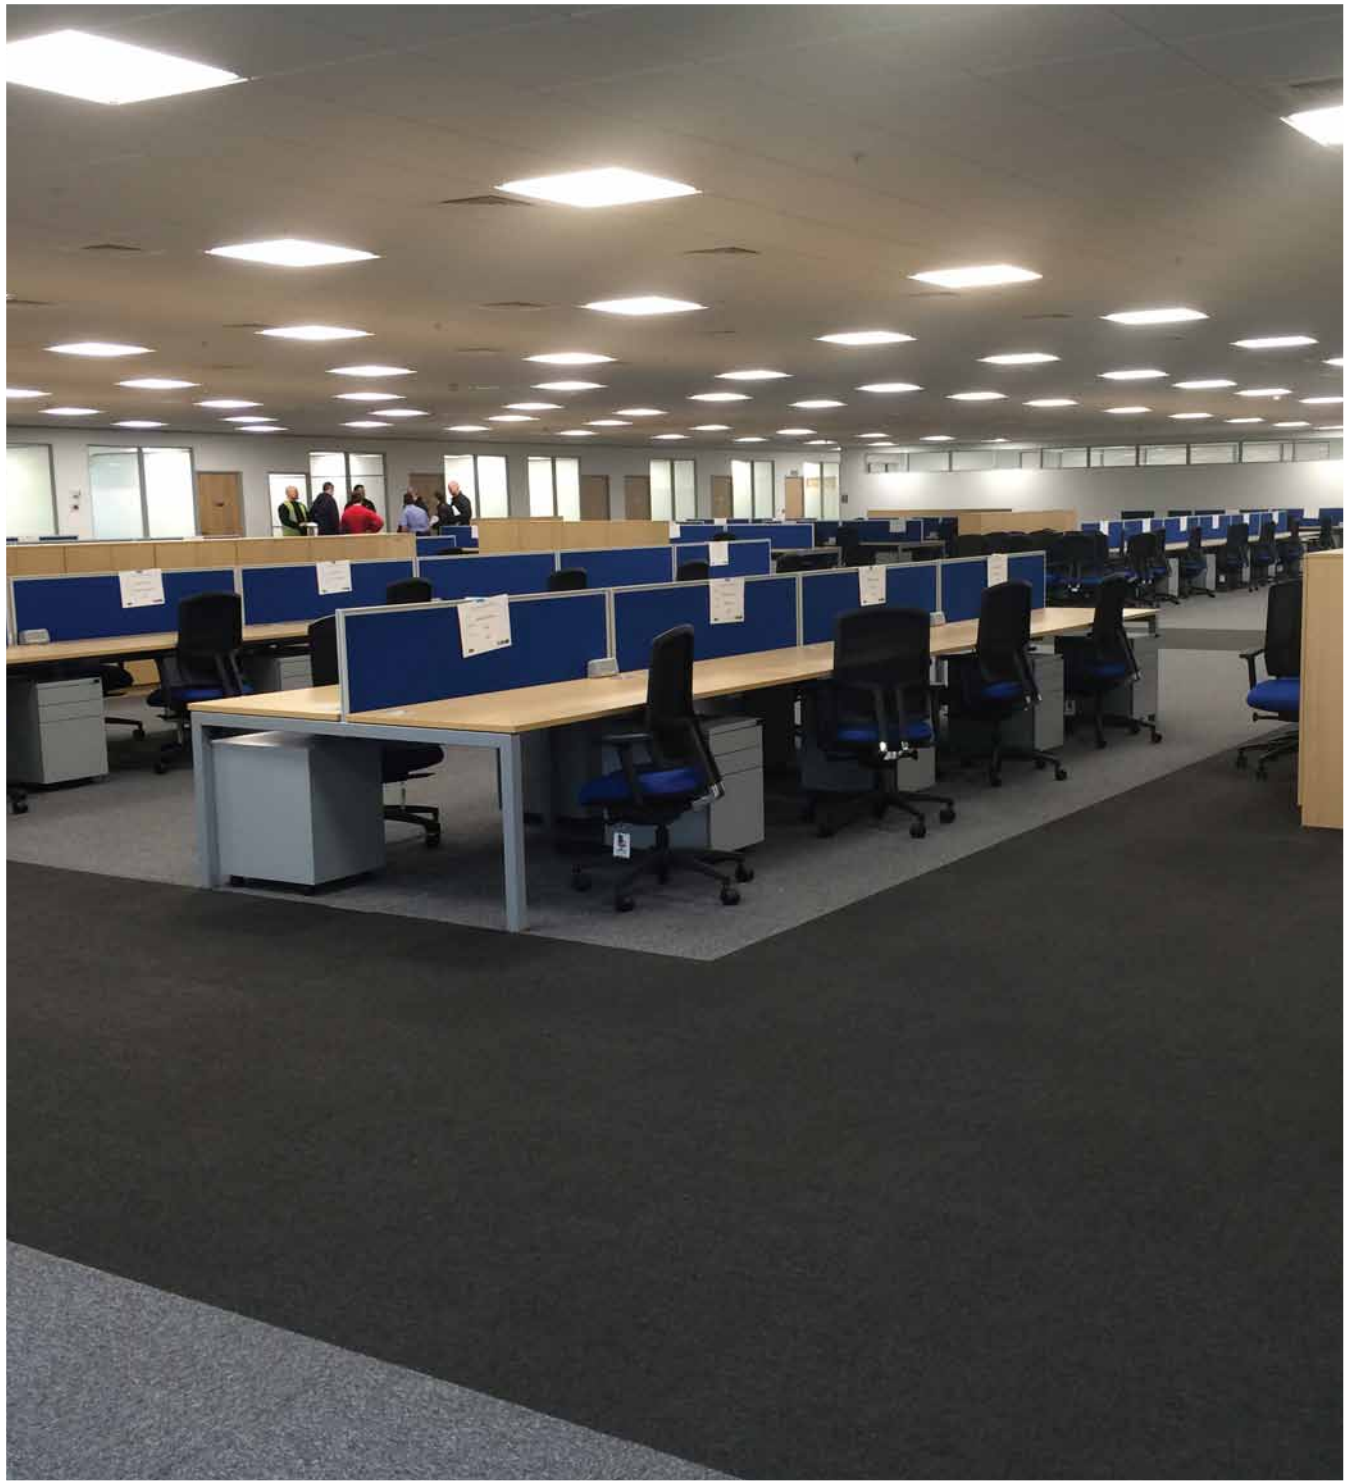

aci
inspired workspaces