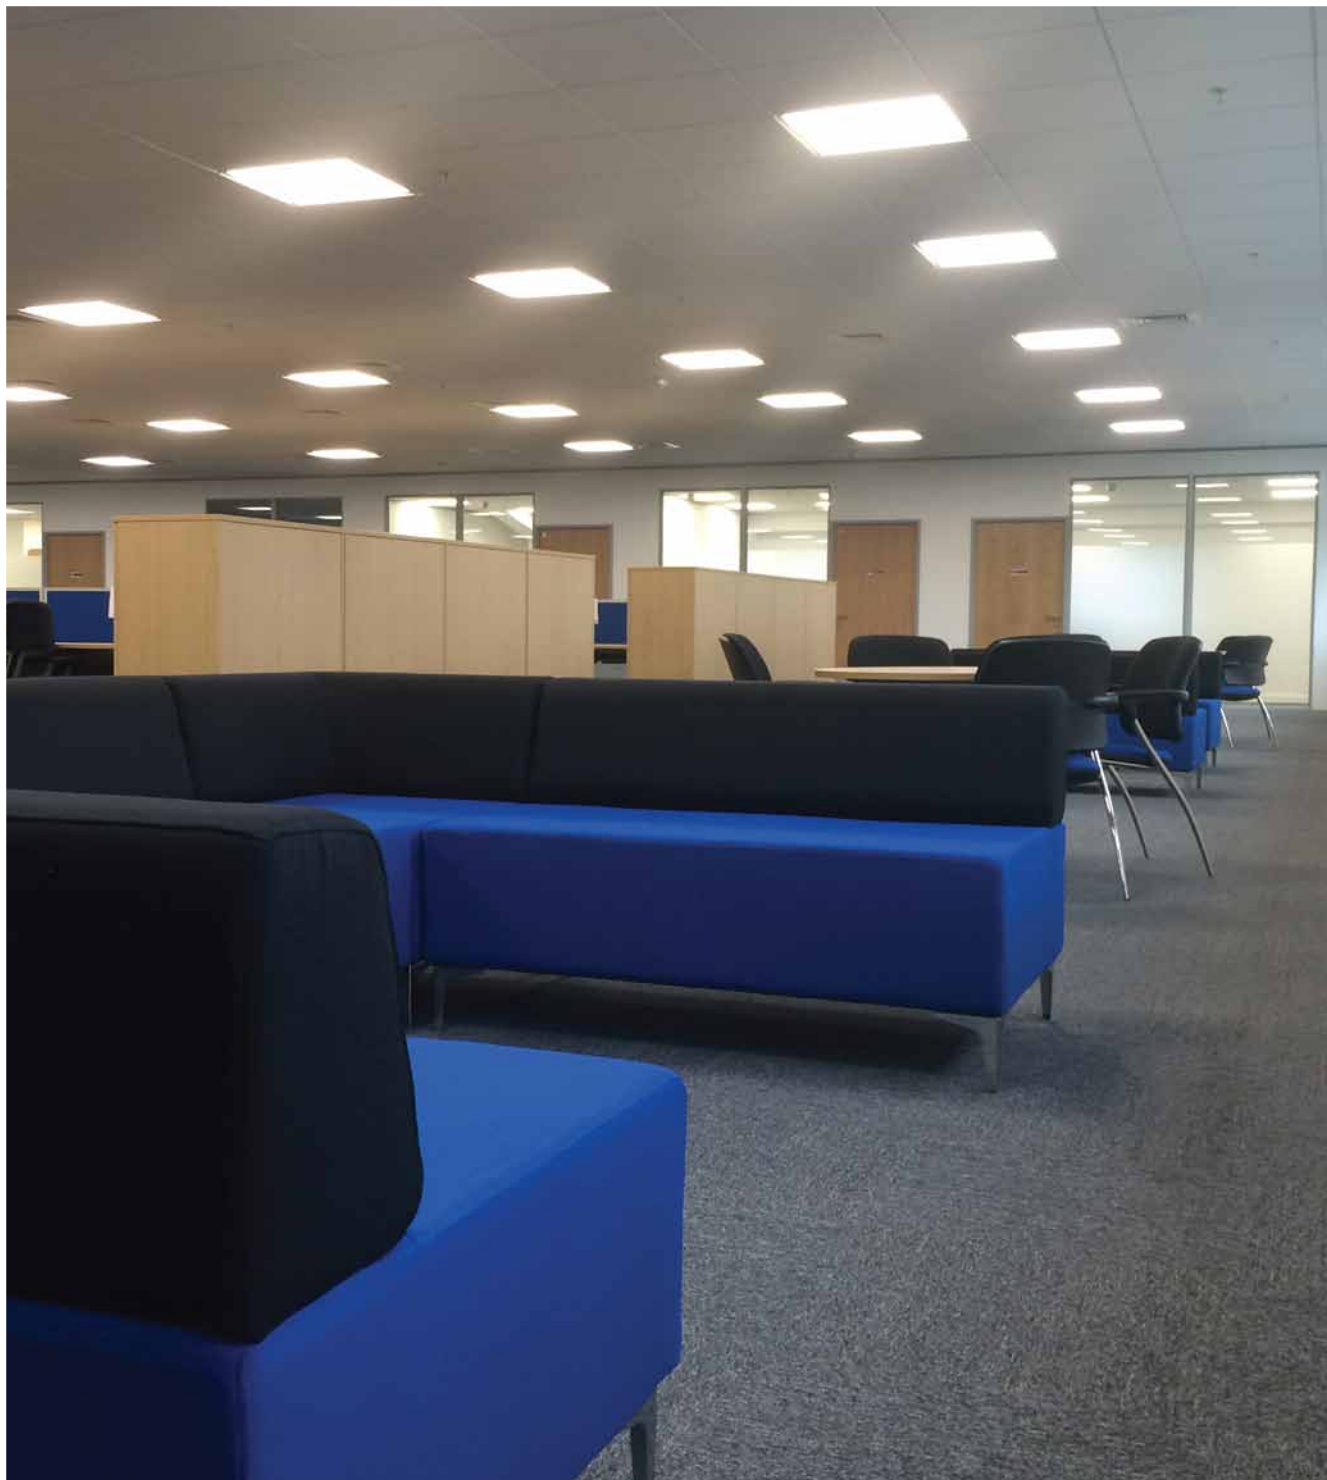

Office Furniture Installation

LINX Printing Technologies selected aci to space plan, supply and install the office furniture for their bespoke new facility in St. Ives.

Linx had already entrusted aci with several other projects and as a result were the obvious choice for their new facility. Matrix bench desking system from Elite Office Furniture was chosen for the majority of the space due to its ease of configuration and value for money when delivering a project on this scale. Soft and breakout furniture was also from Elite and the Felix operator chairs from Boss Design.

aci also manufactured and supplied the reception desk and magnetic / write on areas through out the space.

0845 241 6722 | www.aci.uk.net | sales@aci.uk.net

© Copyright Advanced Commercial Interiors Limited (aci™)