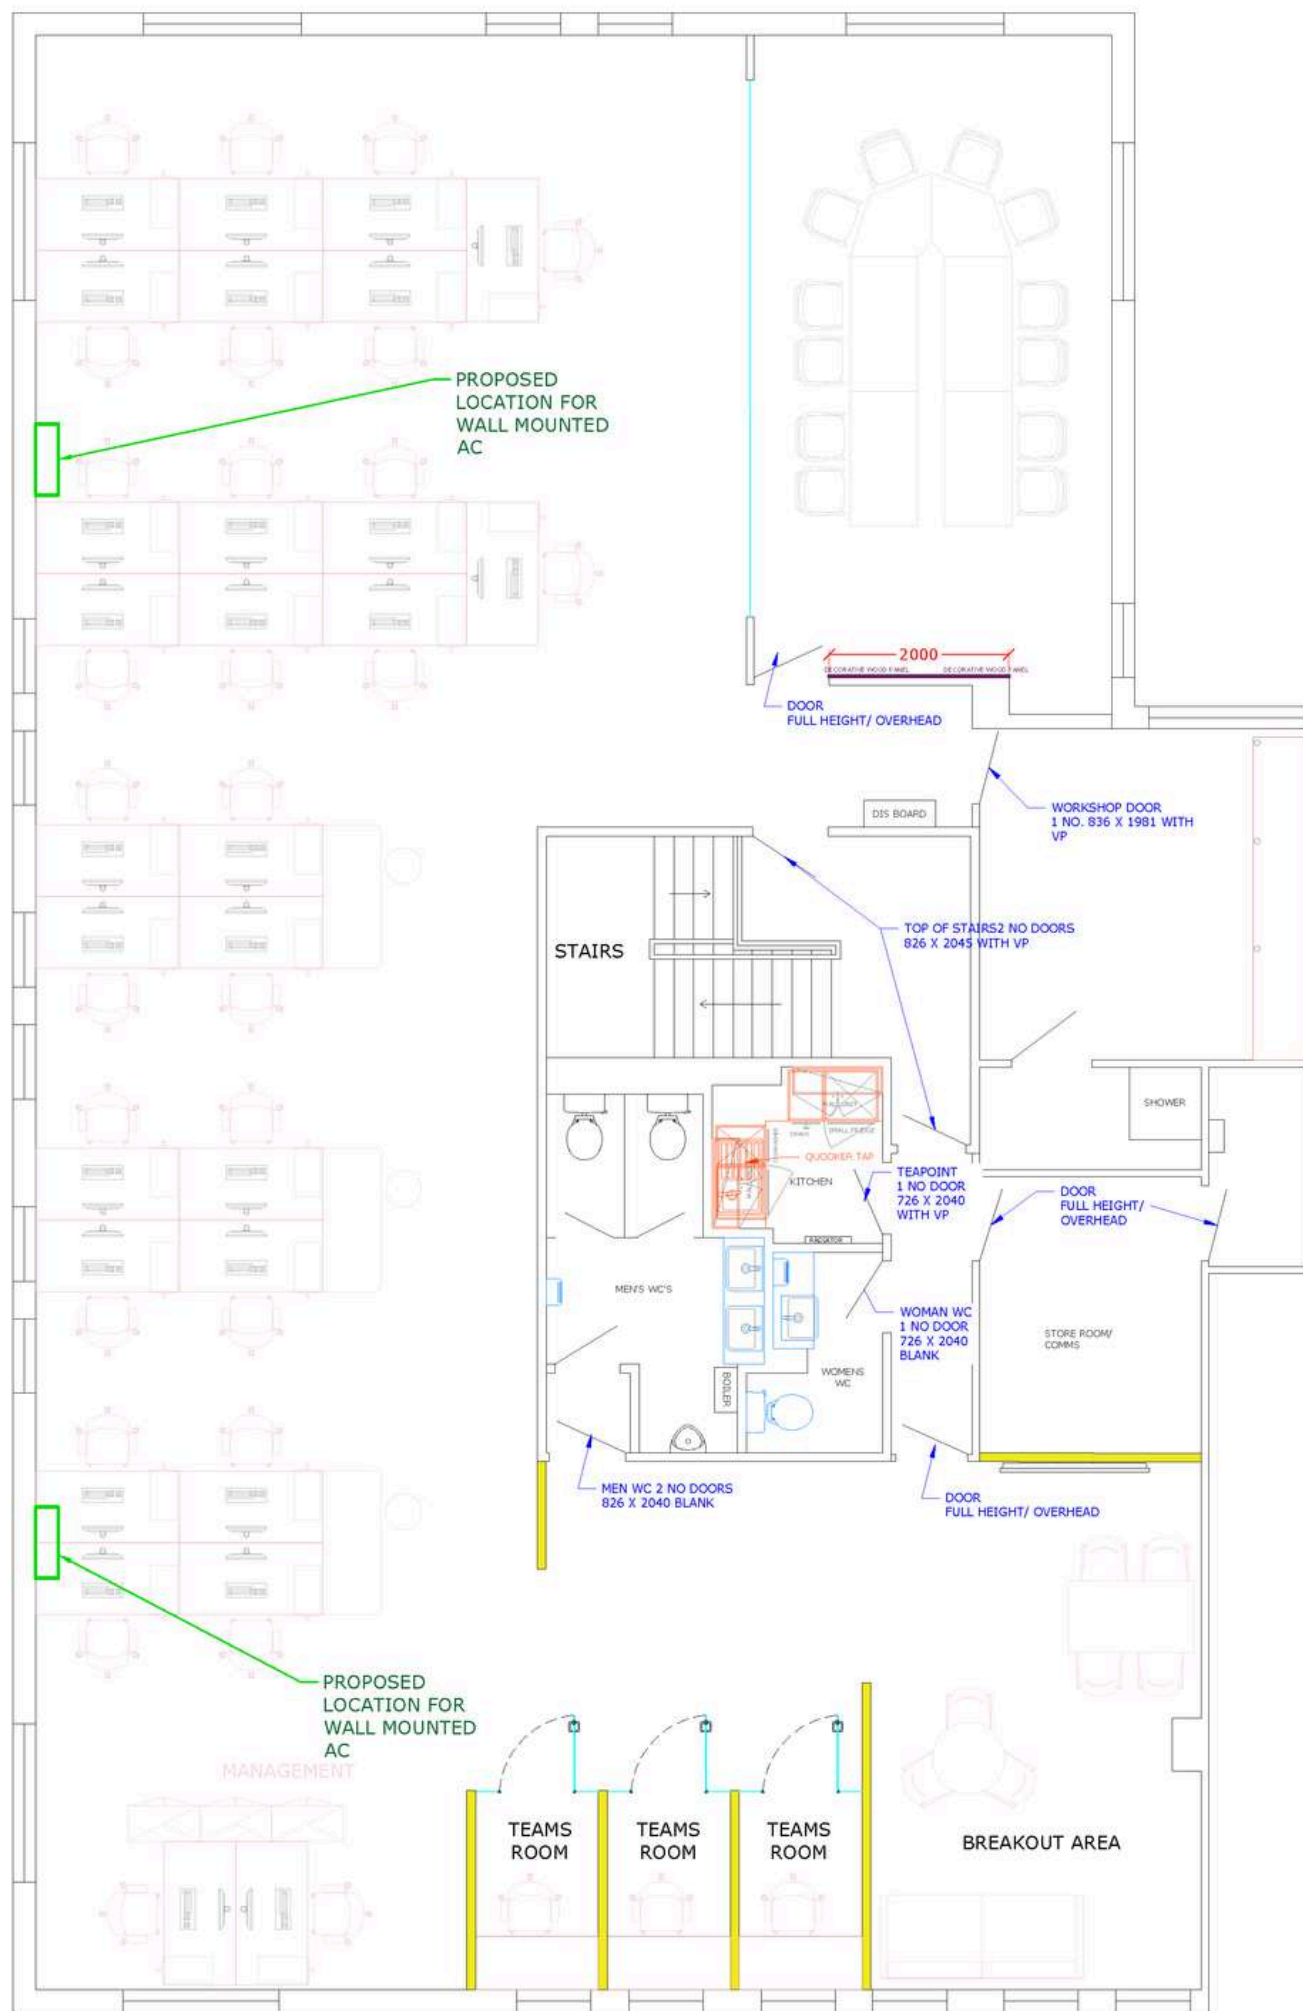

PARTITION SETTING OUT/ POWER

PROJECT OVERVIEW

This project was the first floor of this building and consisted of adding glazed partitions to the boardroom, all new furniture, new kitchen and some feature wall paneling to the boardroom. In addition, we also constructed 3 No. individual teams rooms with front glazing.

There were minimal alterations to the existing WC, the client specified they wanted new vanity units to fit within the space available.

BEFORE

AFTER

AFTER