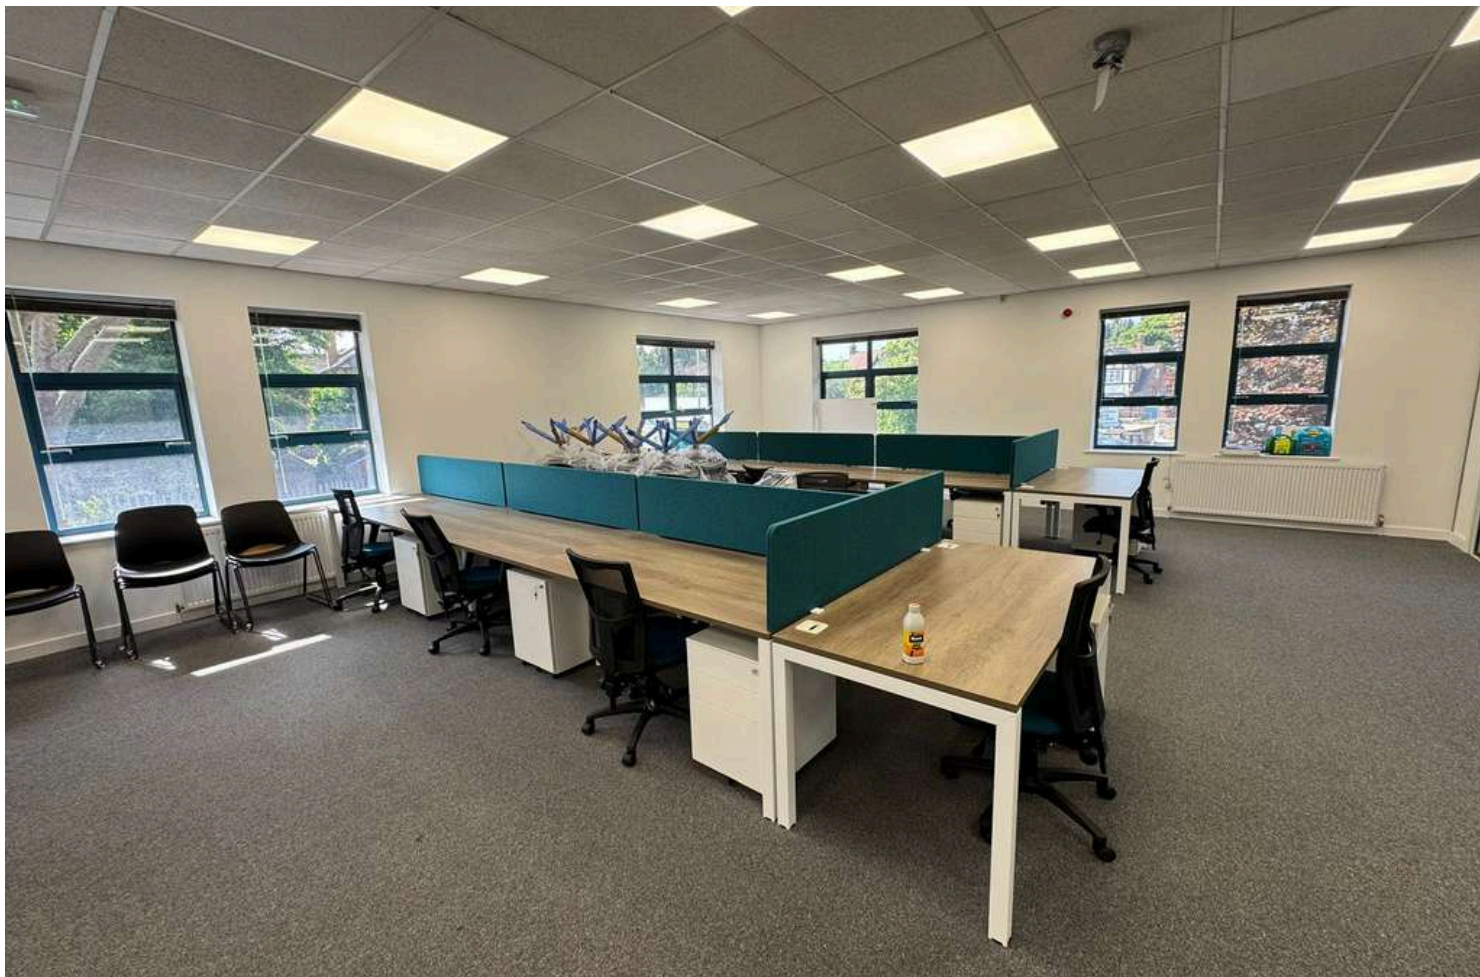

AFTER

AFTER