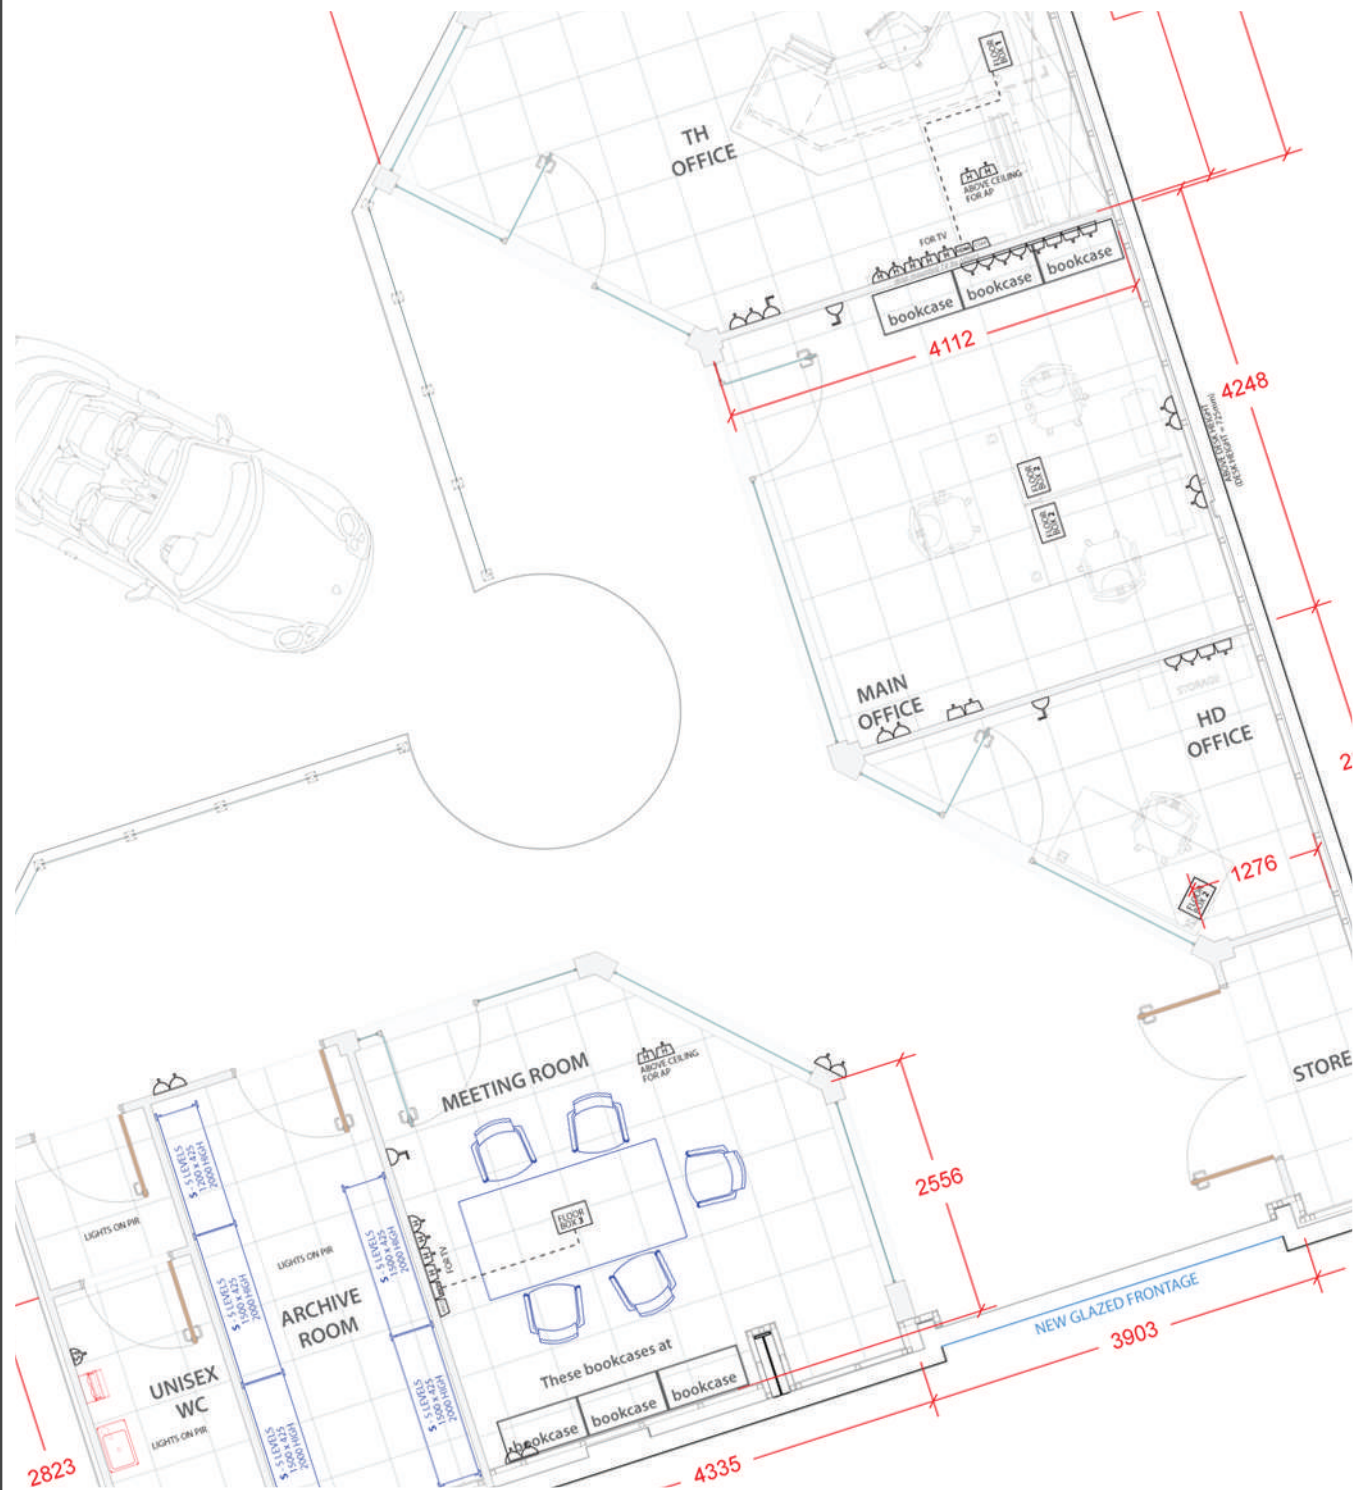

Our Promise To You

From our inception in 2009, we have grown to become one of the UK's leading office design and fit out companies.

Our staff, from the ground up, are focused on creating some of the most inspiring working environments that the UK has seen, paying close attention to the quality of service and finish that we provide.

We firmly believe that this is the reason some of the UK's leading brands have chosen us to carry out their office design and fit out works.

For more information about us and how we can help you, visit our website.

0845 241 6722 | www.aci.uk.net | sales@aci.uk.net

© Copyright Advanced Commercial Interiors Limited (aci™)