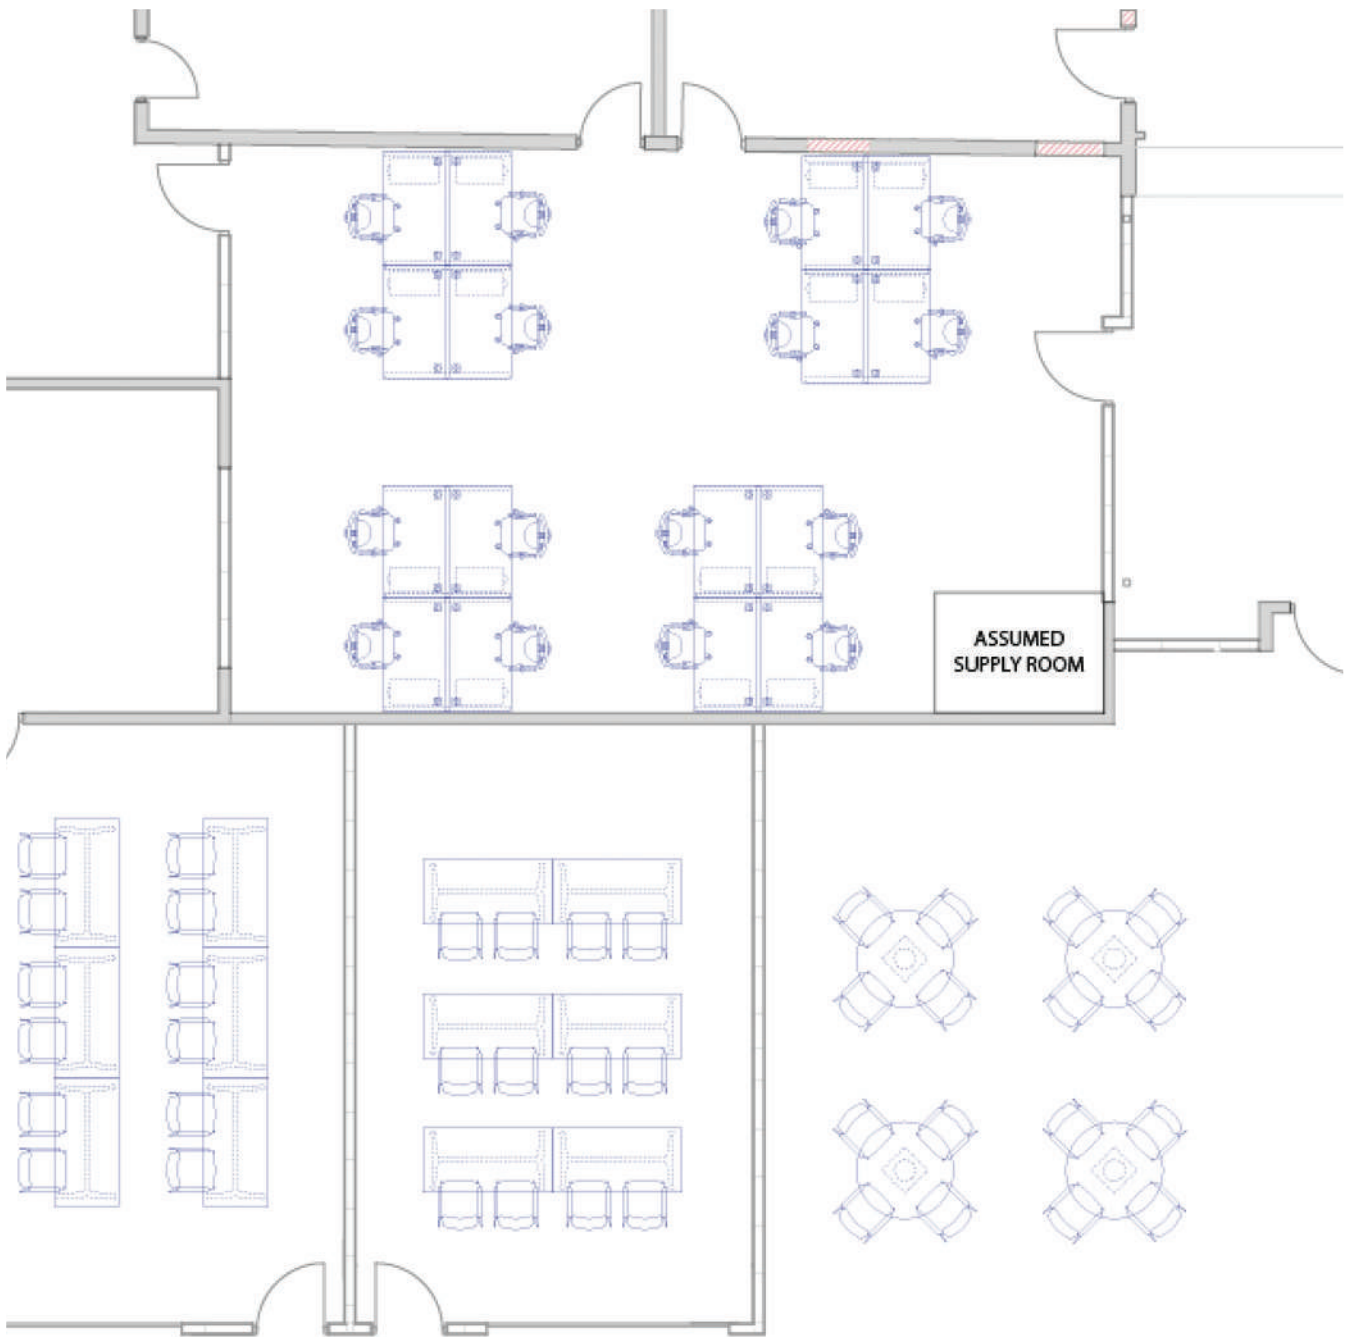

© Copyright Advanced Commercial Interiors Limited (aci™)

**MEETING ROOMS LAYOUT BELOW**  
**SHOWN WITH THE FOLDING WALLS CLOSED 12 PEOPLE PER ROOM (36 IN TOTAL) - - - -**