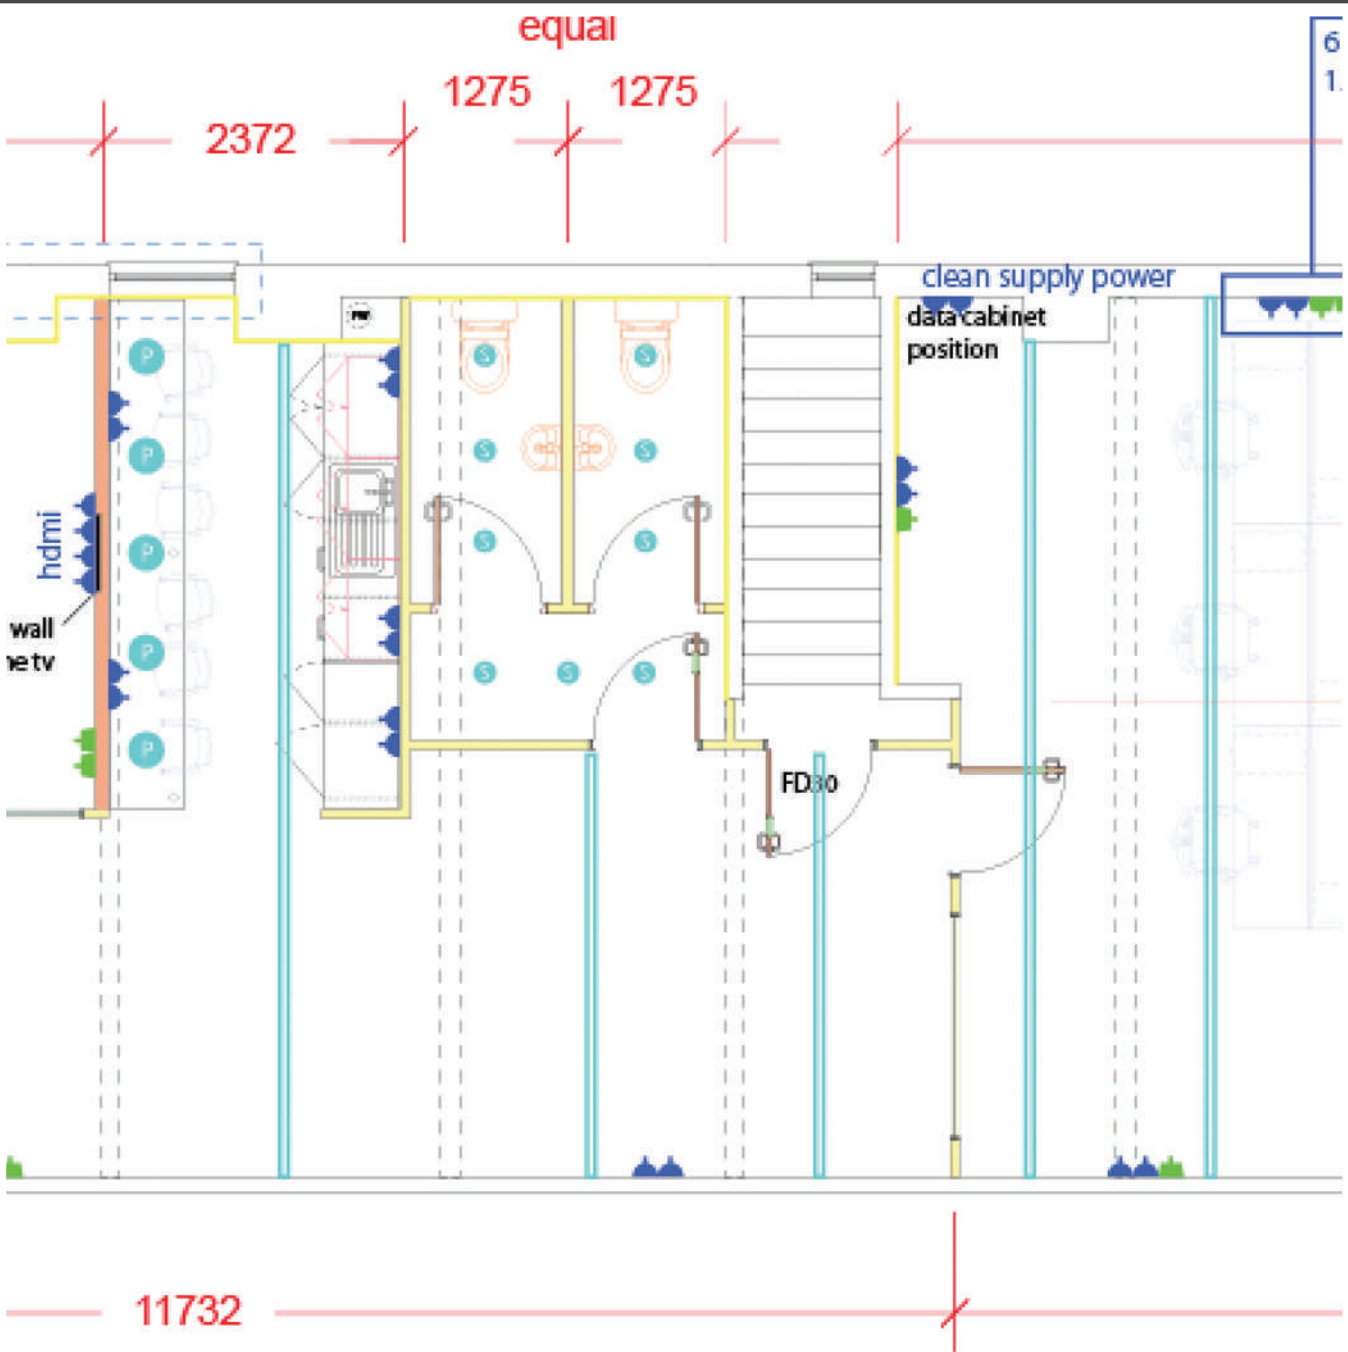

Our Promise To You

From our inception in 2009, we have grown to become one of the UK's leading office design and fit out companies.

Our staff, from the ground up, are focused on creating some of the most inspiring working environments that the UK has seen, paying close attention to the quality of service and finish that we provide.

We firmly believe that this is the reason some of the UK's leading brands have chosen us to carry out their office design and fit out works.

For more information about us and how we can help you, visit our website.