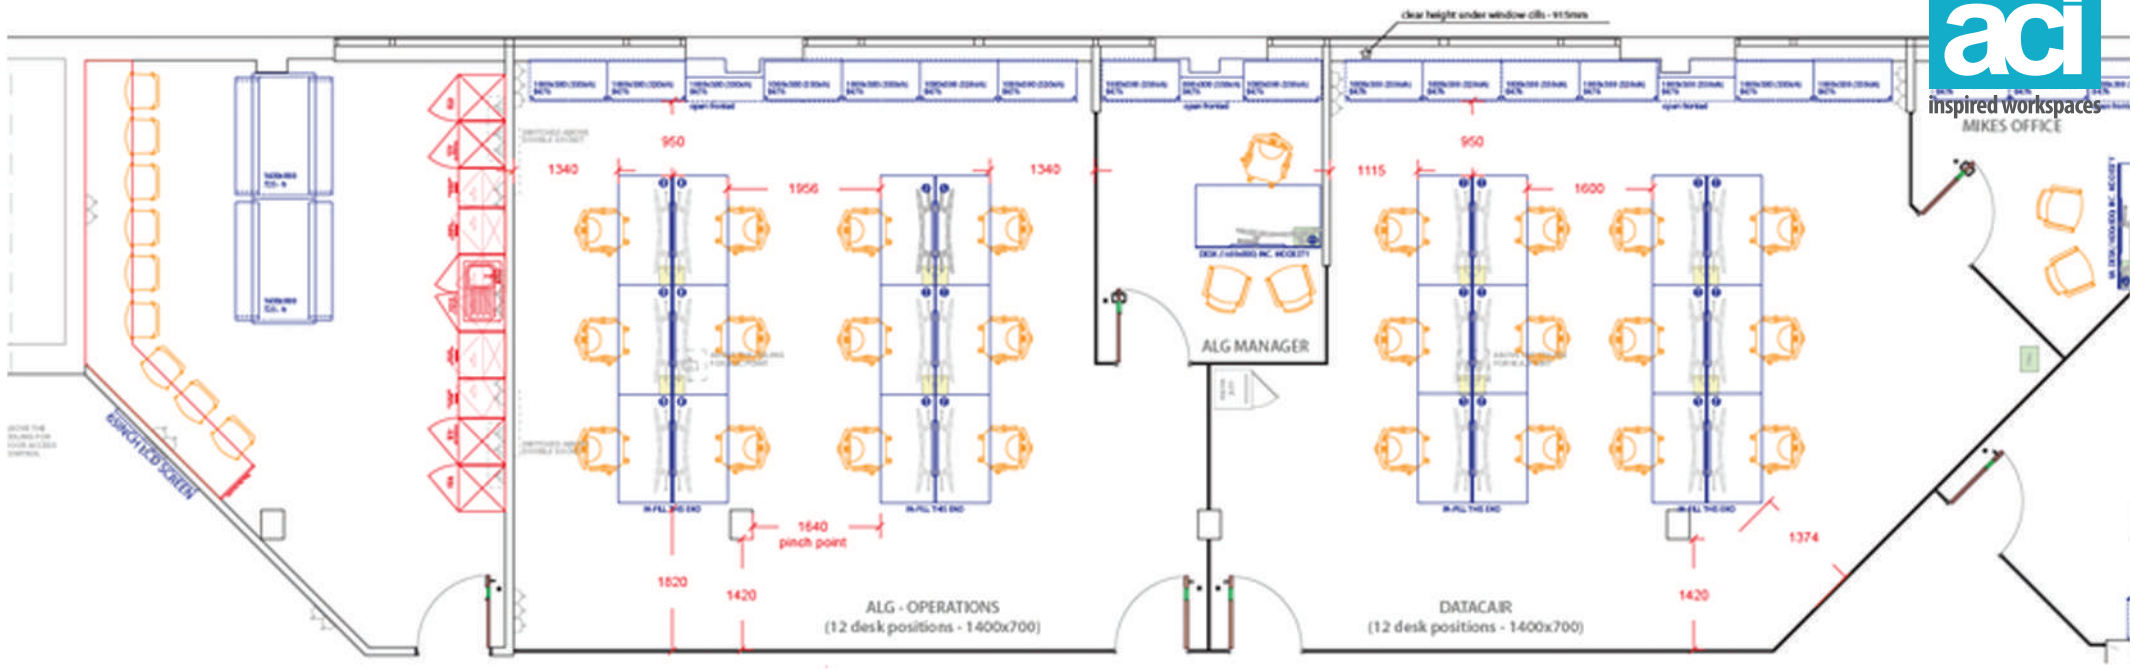

Our Promise To You

From our inception in 2009, we have grown to become one of the UK's leading office design and fit out companies.

Our staff, from the ground up, are focused on creating some of the most inspiring working environments that the UK has seen, paying close attention to the quality of service and finish that we provide.

We firmly believe that this is the reason some of the UK's leading brands have chosen us to carry out their office design and fit out works.

For more information about us and how we can help you, please visit our website.

0845 241 6722 | www.aci.uk.net | sales@aci.uk.net

© Copyright Advanced Commercial Interiors Limited (aci™)