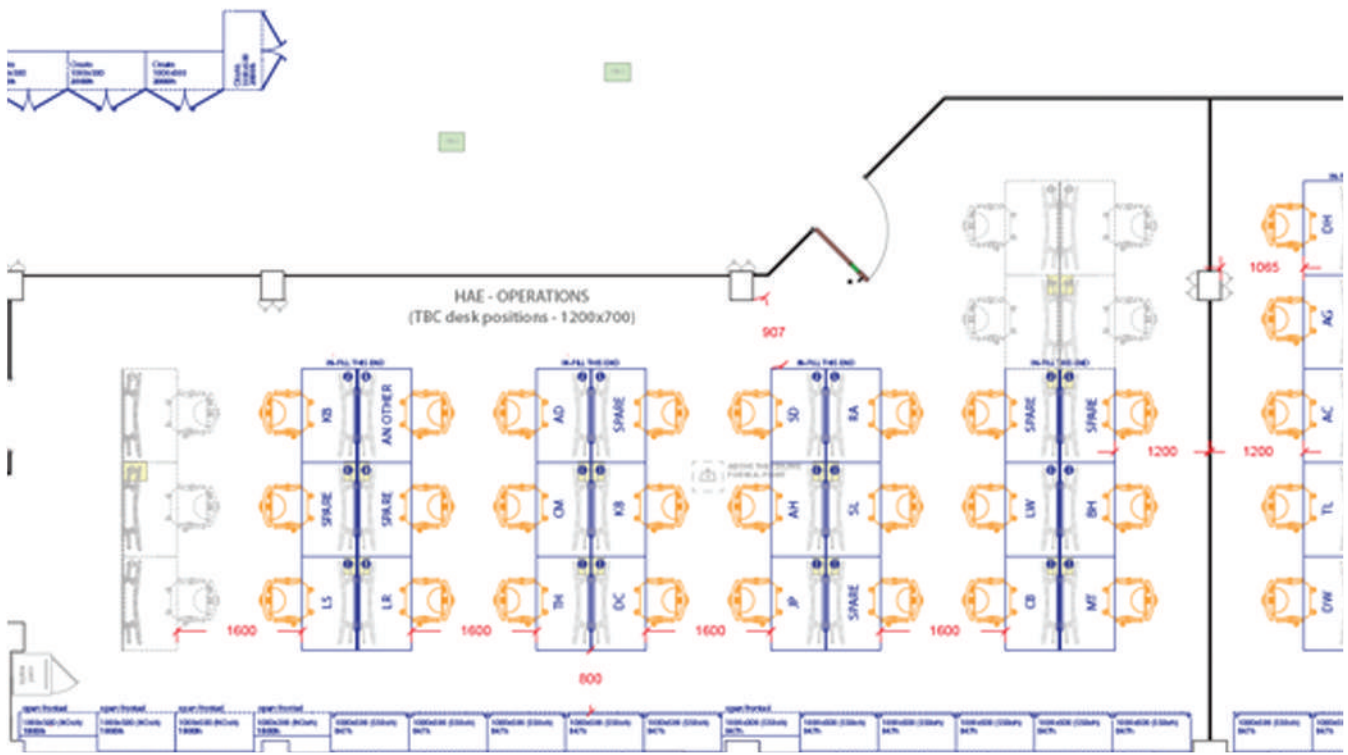

Our Promise To You

From our inception in 2009, we have grown to become one of the UK's leading office design and fit out companies.

Our staff, from the ground up, are focused on creating some of the most inspiring working environments that the UK has seen, paying close attention to the quality of service and finish that we provide.

We firmly believe that this is the reason some of the UK's leading brands have chosen us to carry out their office design and fit out works.

For more information about us and how we can help you, please visit our website.

0845 241 6722 | www.aci.uk.net | sales@aci.uk.net

© Copyright Advanced Commercial Interiors Limited (aci™)