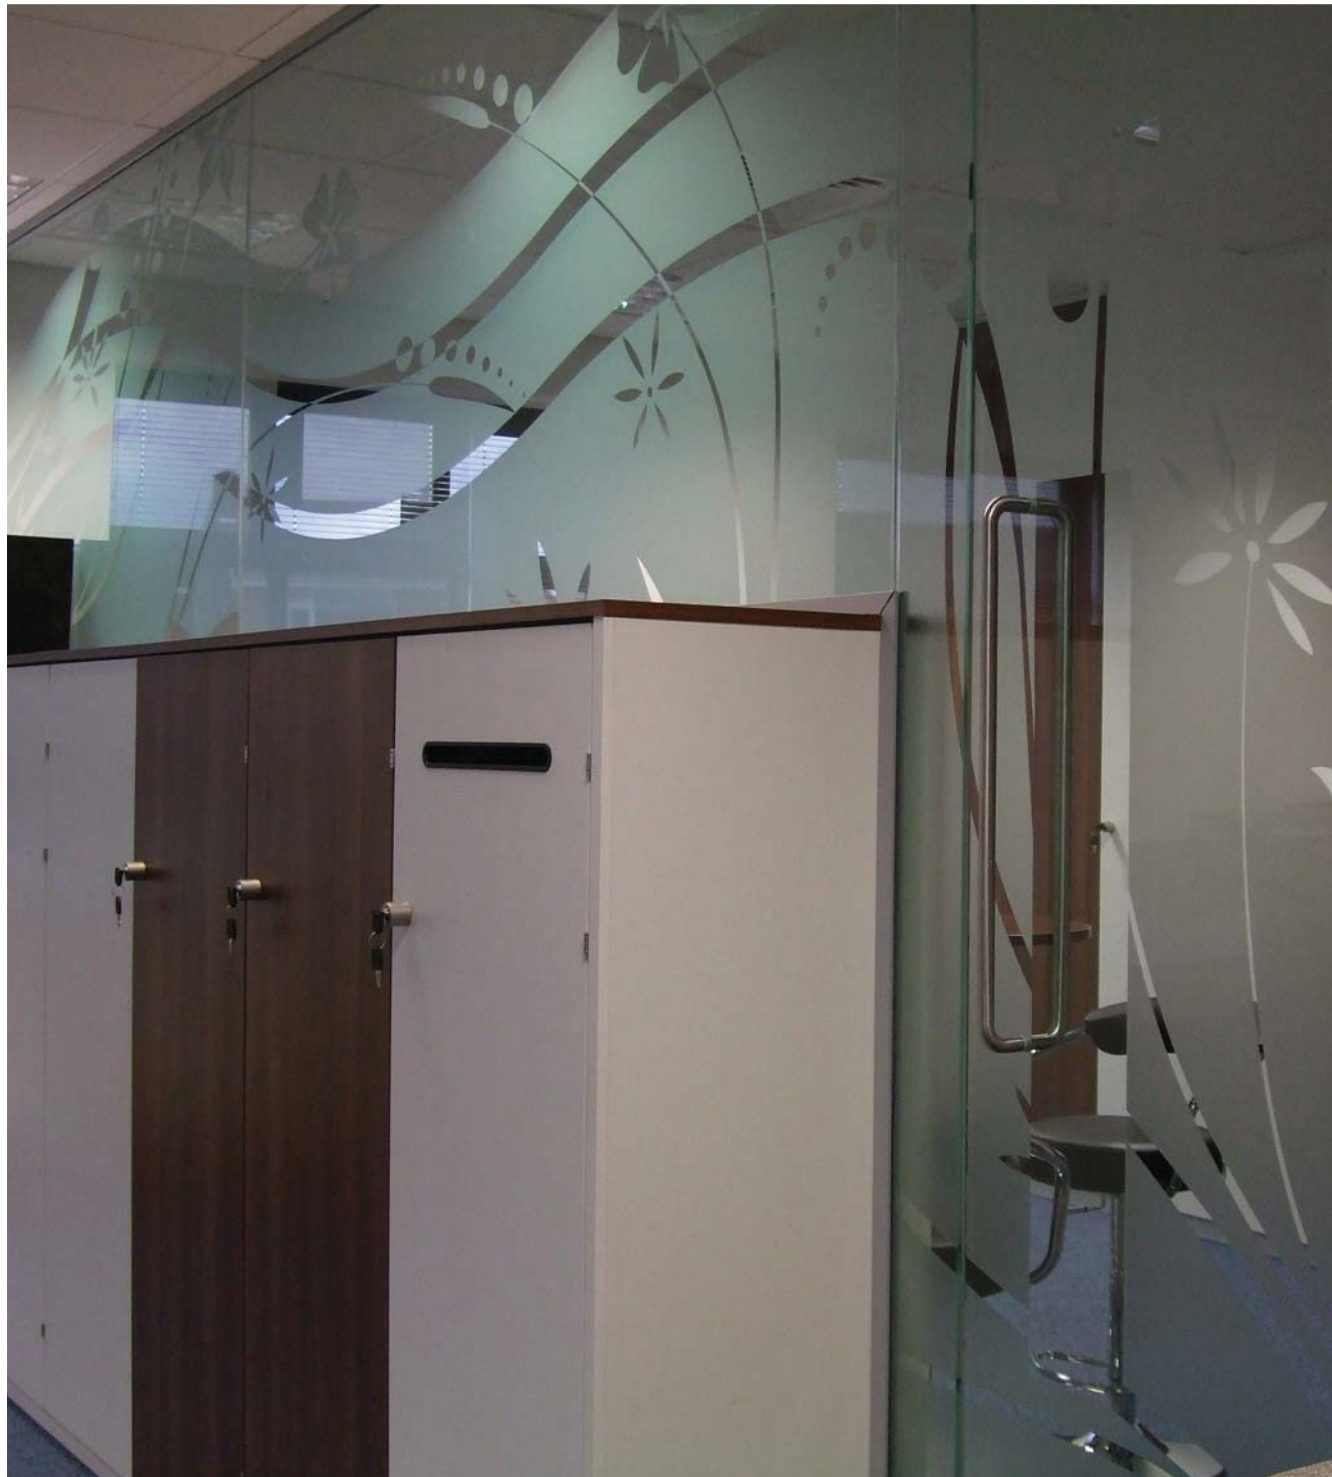

Customer Comment

I engaged aci™ and their team to fit out our office, and received a thoroughly first class service. They took the time and effort to understand what we were after and exceeded our expectations - the attention to detail is second to none. aci™ are a true professional organisation, and I would not hesitate to recommend them in the future.

Michelle Mauro, Partner, EDF Tax LLP

0845 241 6722 | www.aci.uk.net | sales@aci.uk.net

© Copyright Advanced Commercial Interiors Limited (aci™)